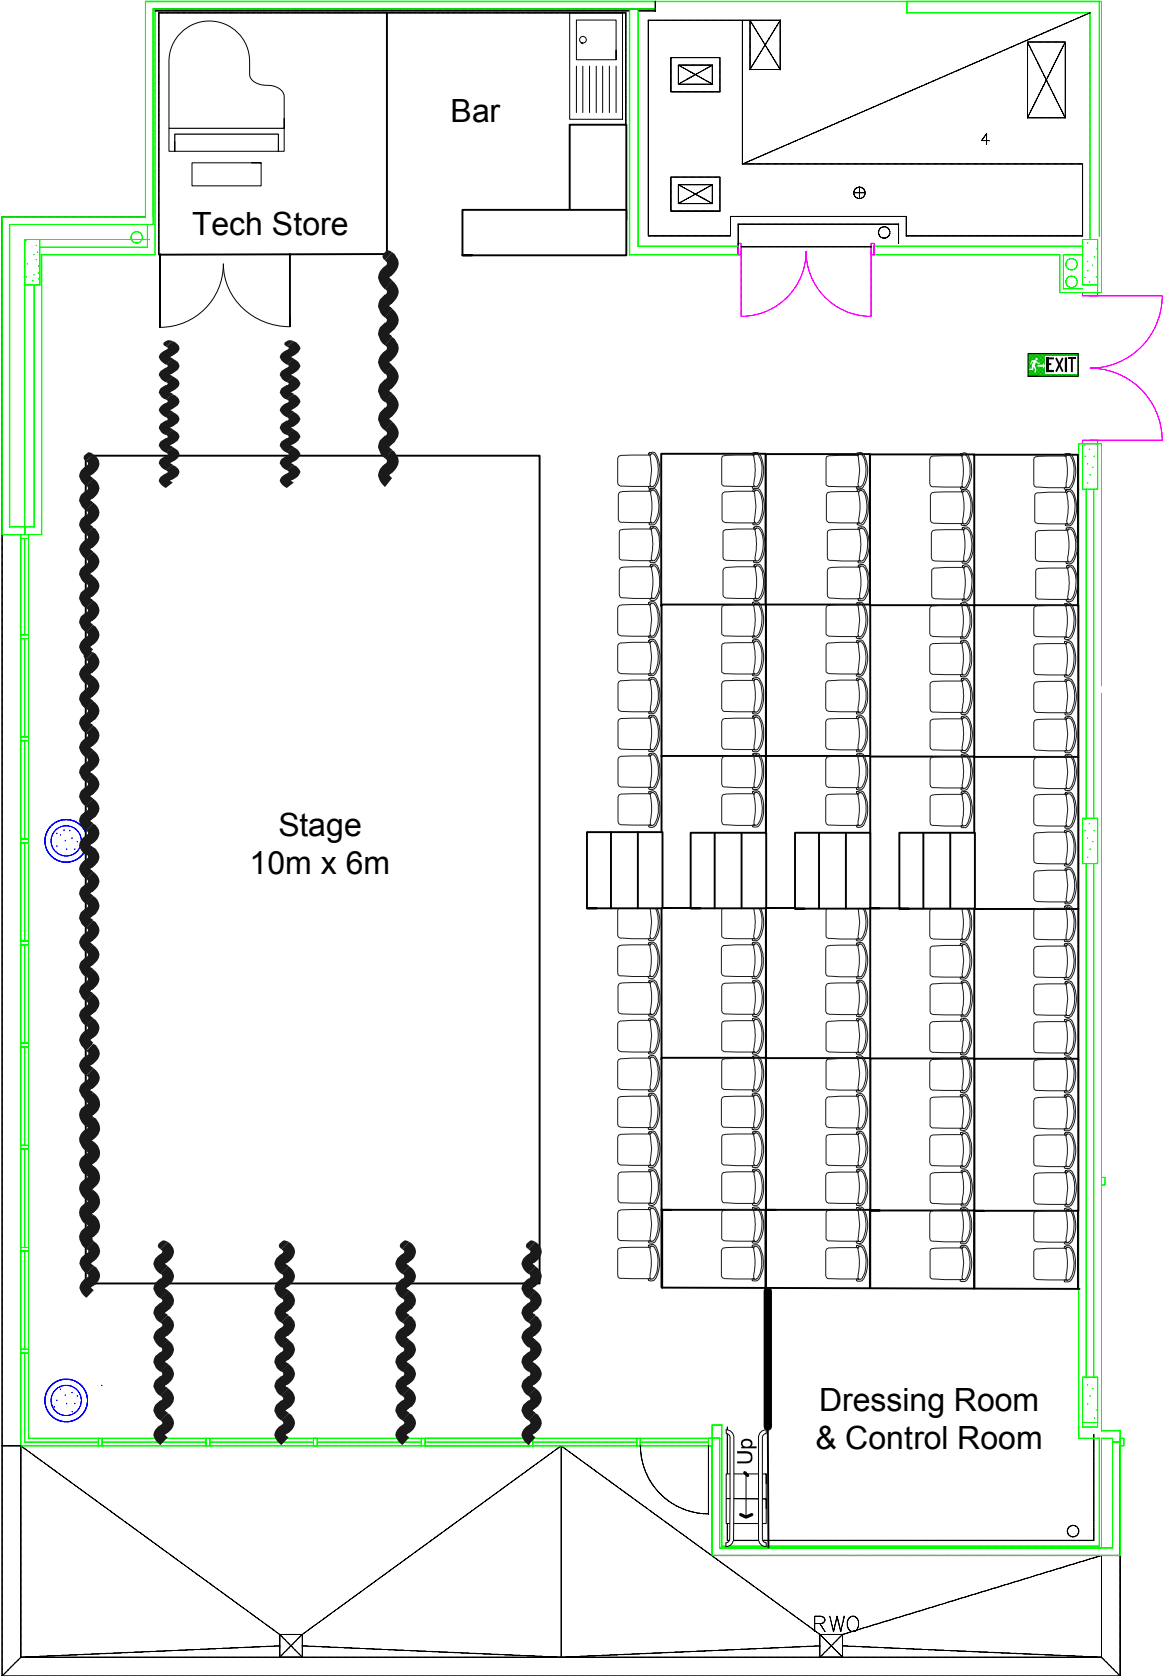

The Space

Level 2

Seats
Total = 102