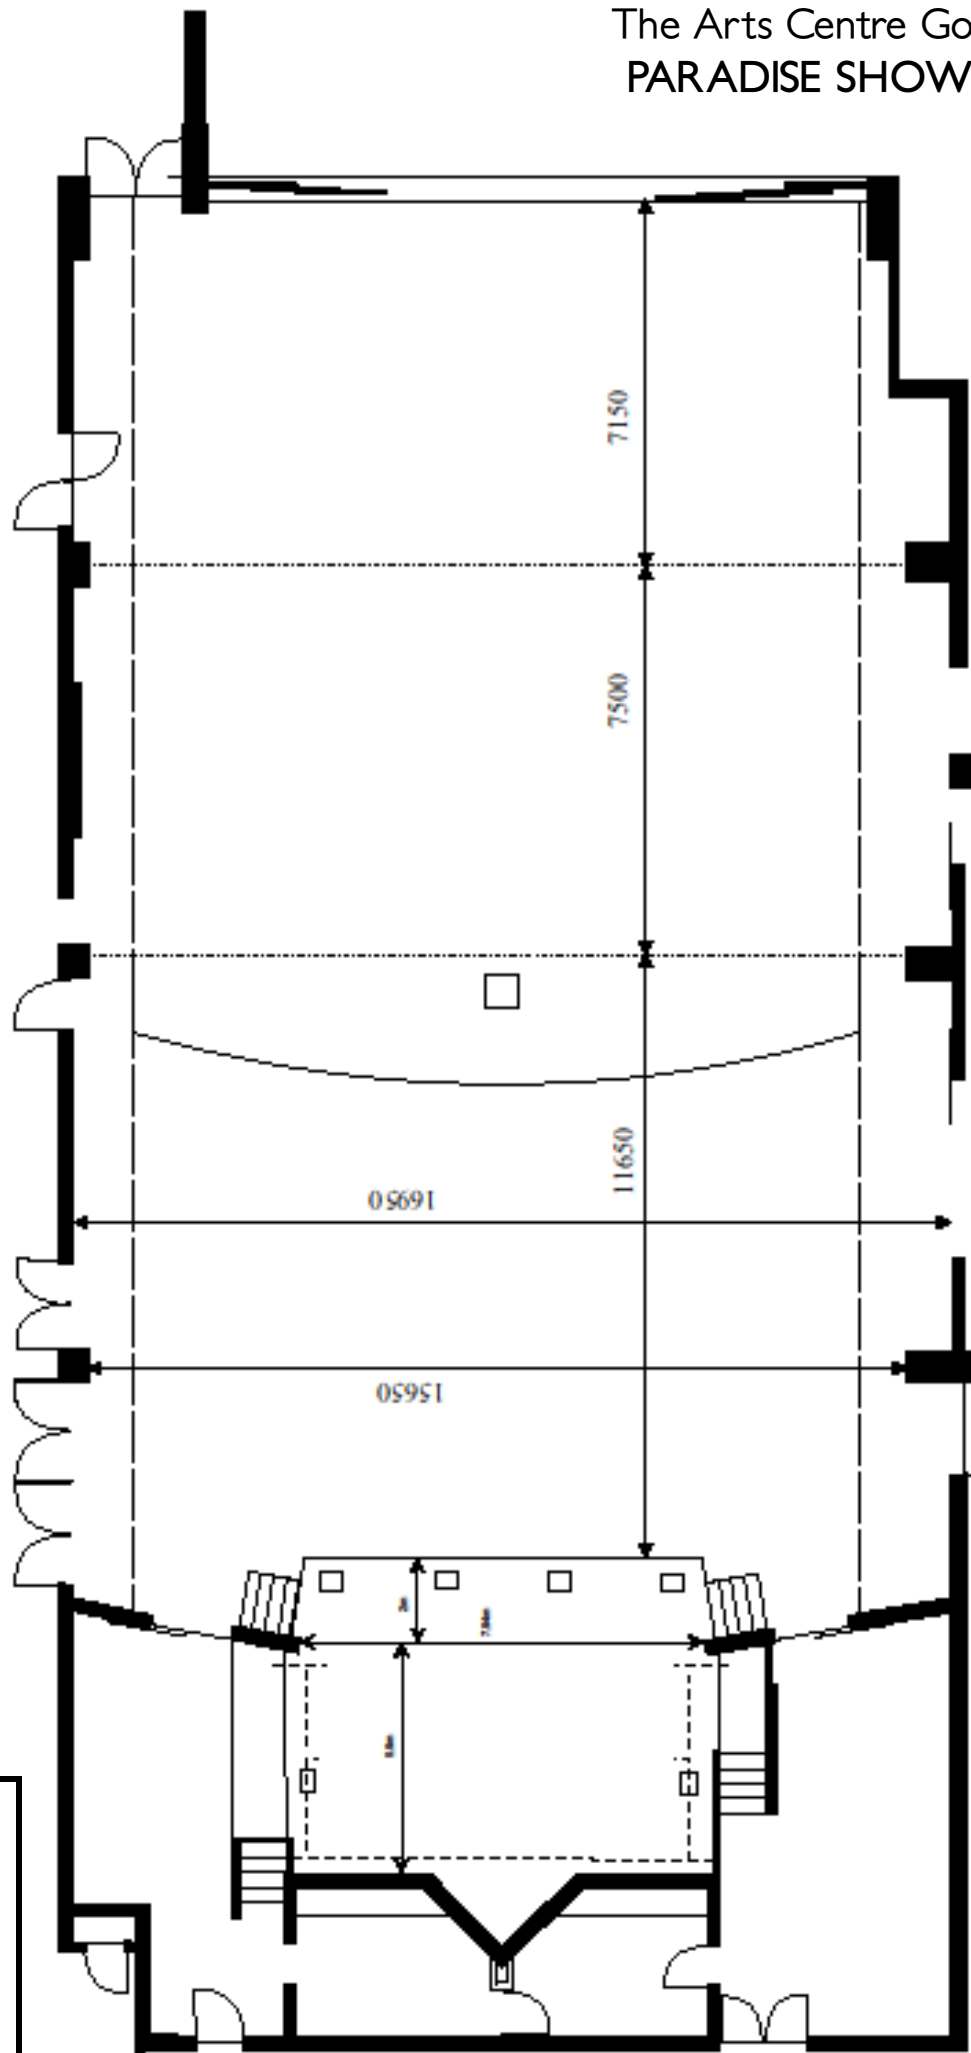

The Arts Centre Gold Coast
PARADISE SHOWROOM

Capacities

Area SQ.M	420
Ceiling Ht.M	7
Cocktail	800
Banquet	400
Theatre	600
Classroom	60
U-Shape	60
Boardroom	80