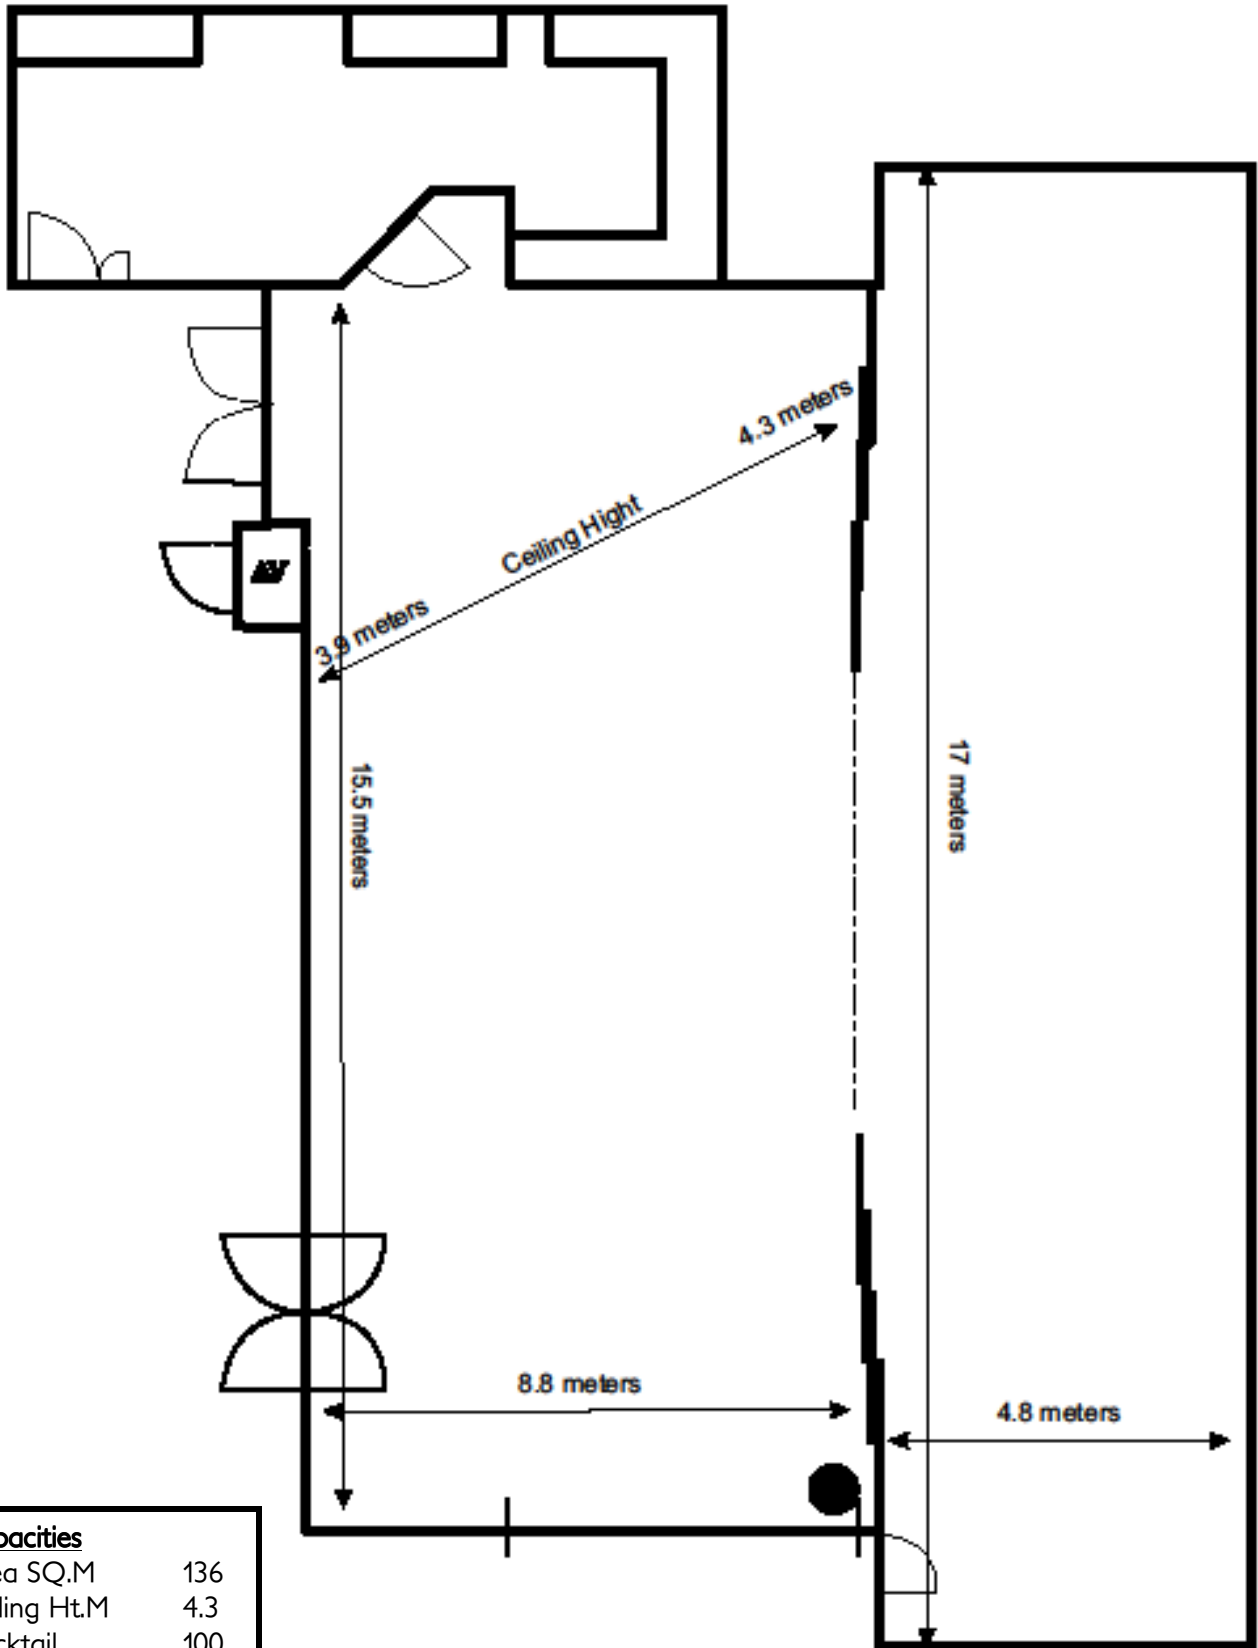

The Arts Centre Gold Coast
PANORAMA SUITE

Capacities	
Area SQ.M	136
Ceiling Ht.M	4.3
Cocktail	100
Banquet	70
Theatre	70
Classroom	24
U-Shape	30
Boardroom	24